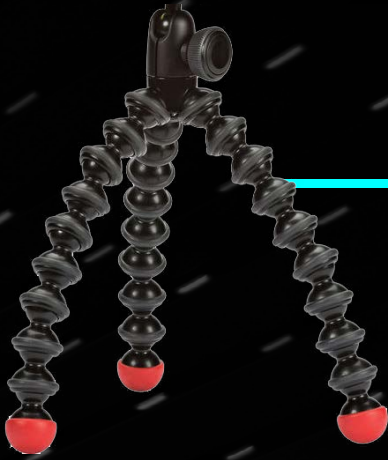

Clamp

Use it to hold your GoPro in place.

Head Strap and Quick Clip

Attach your GoPro to your head or clip it to your hat.

Chest Mount

Attach your GoPro around your chest.

Joby Flexible Tripod

Flexible tripod that can attach to different surfaces.